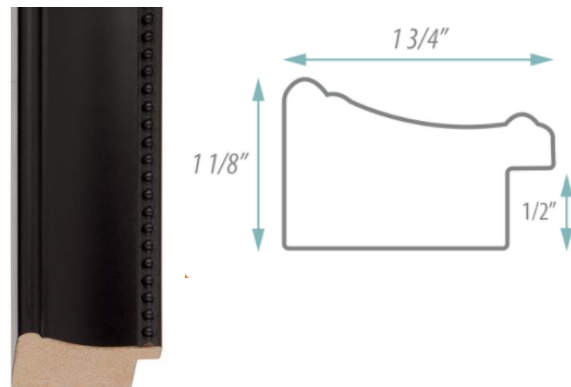

SPECIFICATION SHEET

FRAMED MIRROR

MODEL#: FM 79670-24X30

FRAMED MIRRORS COLLECTION

FEATURES:

- ONE 24X30" HIGH RESOLUTION SILVER PLATE GLASS MIRROR SIZE W/ DECORATIVE FRAME.
- "WALL HUGGER" HANGER FOR MOUNTING INCLUDED.
- STANDARD MOUNTING STYLE IS VERTICAL. FOR HORIZONTAL, PLEASE SPECIFY WHEN ORDERING.
- PACKED IN FOUR WALL (FOLDED DOUBLE WALL) CORRUGATION.
- STYLE: MODERN
- COLOR: BLACK
- FINISH: MATTE

MIRROR FINISHES:

- FLAT POLISHED EDGE
- BEVELED EDGE

OVERALL SIZE DIMENSION: 27 1/2" WIDE X 33 1/2" HIGH X 1 1/8" DEEP